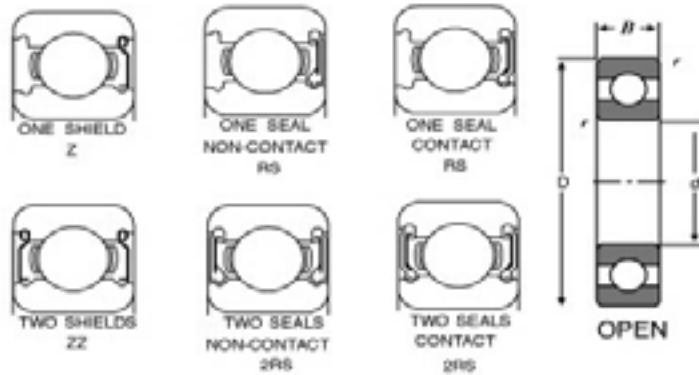

MINIATURE SINGLE ROW BALL BEARINGS (SEALED - FLANGED) INCH SERIES

*In addition to Teflon seals, these sizes are available in Perbunan rubber seals (however the RPM will be slowed.)

RADIAL SEALED FLANGED BEARINGS INCH SERIES					LOAD RATINGS (Lbs.)		
BEARING NUMBER	GRW P/N	BORE d	OUTER DIAMETER D	WIDTH B	DYN C _r	STATIC C _{or}	RPM
FR1-4-2RS	F5/64-2TS	.0781	.296	.1406	286	90	65,000
FR1-5-2RS	F3/32-2TS	.0937	.359	.1406	644	215	51,000
FR144-2RS	F3175-2TS	.1250	.296	.1094	292	97	53,000
FR2-5-2RS	F1/8A-2TS	.1250	.359	.1406	644	215	51,000
FR2-6-2RS	F1/8A/6-2TS	.1250	.422	.1406	644	215	51,000
FR2-2RS	F1/8B-2TS	.1250	.440	.1562	720	260	44,000
FR155-2RS	F3697-2TS	.1562	.359	.1250	391	165	42,000
FR156-2RS	F4763A-2TS	.1875	.359	.1250	391	165	42,000
FR166-2RS	F4763B-2TS	.1875	.422	.1250	730	271	41,000
FR3-2RS	F3/16-2TS*	.1875	.565	.1960	1,339	488	37,000
	F1/4A/0001-2TS	.1875	.690	.1960	1,651	670	31,000
FR168-2RS	F6350A-2TS	.2500	.422	.1250	391	165	35,000
FR188-2RS	F6350B-2TS	.2500	.547	.1875	730	271	33,000
FR4-2RS	F1/4A-2TS	.2500	.690	.1960	1,651	670	31,000
FR1810-2RS	F7938-2TS	.3125	.547	.1562	539	279	30,000
FR6-2RS	F3/8-2TS	.3750	.969	.2812	2,555	1,129	24,000
FR8-2RS	F1/2-2TS	.5000	1.225	.3125	4,120	2,010	21,000