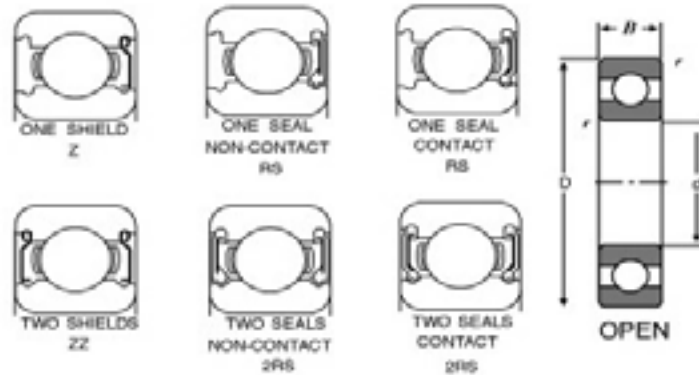

MINIATURE SINGLE ROW BALL BEARINGS (SEALED) INCH SERIES

*In addition to Teflon seals, these sizes are available in Perbunan rubber seals (however the RPM will be slowed.)

RADIAL SEALED BEARINGS INCH SERIES					LOAD RATINGS (Lbs.)		
BEARING NUMBER	GRW P/N	BORE d	OUTER DIAMETER D	WIDTH B	DYN C _r	STATIC C _{or}	RPM
R1-4-2RS	5/64-2TS	.0781	.2500	.1406	286	90	65,000
R1-5-2RS	3/32-2TS	.0937	.3125	.1406	644	215	51,000
R144-2RS	3175-2TS	.1250	.2500	.1094	292	97	53,000
R2-5-2RS	1/8A-2TS	.1250	.3125	.1406	644	215	51,000
R2-6-2RS	1/8A/6-2TS	.1250	.3750	.1406	644	215	51,000
R2-2RS	1/8B-2TS	.1250	.3750	.1562	720	260	44,000
R155-2RS	3697-2TS	.1562	.3125	.1250	391	165	42,000
R156-2RS	4763A-2TS	.1875	.3125	.1250	391	165	42,000
R166-2RS	4763B-2TS	.1875	.3750	.1250	730	271	41,000
R3-2RS	3/16-2TS*	.1875	.5000	.1960	1,339	488	37,000
	1/4A/0001-2TS	.1875	.6250	.1960	1,651	670	31,000
R168-2RS	6350A-2TS	.2500	.3750	.1250	391	165	35,000
R188-2RS	6350B-2TS	.2500	.5000	.1875	730	271	33,000
R4-2RS	1/4A-2TS*	.2500	.6250	.1960	1,651	670	31,000
R4A-2RS	1/4-2TS*	.2500	.7500	.2812	2,522	1,057	28,000
R1810-2RS	7938-2TS	.3125	.5000	.1562	539	279	30,000
R6-2RS	3/8-2TS*	.3750	.8750	.2812	2,555	1,129	24,000
R8-2RS	1/2-2TS	.5000	1.125	.3125	4,120	2,010	21,000