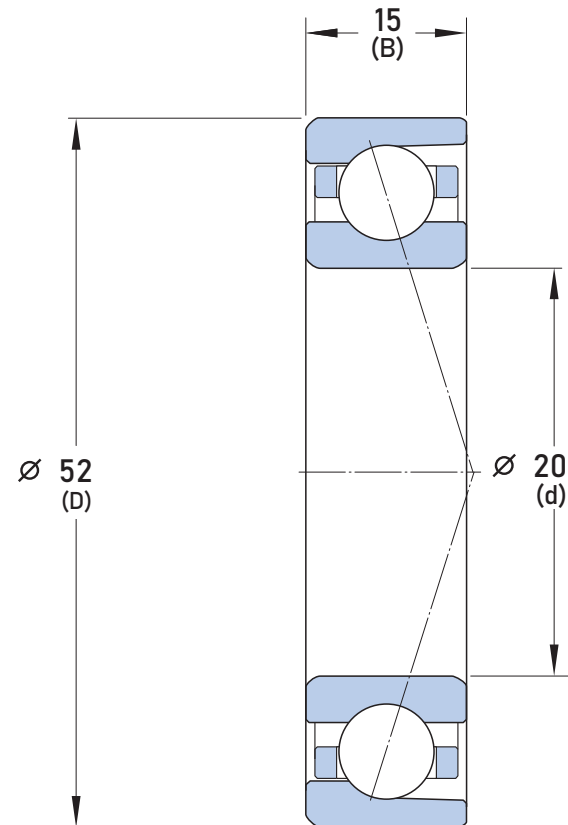

S...1)

ACB, CB

719..ACE,
719..CE

70..ACE,
70..CE

ACD, CD

Contact Angle	
Bearing Arrangement	
Precision	
Ring Material	
Ball Material	
Preload	
Dynamic Load Capacity(Cr)	
Static Load Capacity (C0r)	
Speed Rating Grease	
Speed Rating Oil	

<p>7304 BYG SKF 20 mm x 52 mm x 15 mm, Angular Contact Bearing</p>	UNIT
	mm
	SHEET