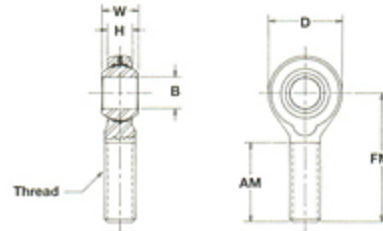

Results 1 - 24 of 24

Item #	Thread Type	Ball Bore B	Ball Width W	Base to Center FF/FM	Head Diameter D	Thread UNF-2A Class	Ultimate (Radial) Static Load Rating
PRO-5M-G	Male Right Hand Thread	0.3125 in	0.437 in	1.875 in	0.8750 in	5/16"-24	2700 lb
PRO-6M-G	Male Right Hand Thread	0.3750 in	0.500 in	1.938 in	1.0000 in	3/8"-24	3200 lb
PRO-7M-G	Male Right Hand Thread	0.4375 in	0.562 in	2.125 in	1.1250 in	7/16"-20	3750 lb
PRO-8M-G	Male Right Hand Thread	0.5000 in	0.625 in	2.438 in	1.3120 in	1/2"-20	5800 lb
PRO-10M-G	Male Right Hand Thread	0.6250 in	0.750 in	2.625 in	1.5000 in	5/8"-18	7050 lb
PRO-12M-G	Male Right Hand Thread	0.7500 in	0.875 in	2.875 in	1.7500 in	3/4"-16	8800 lb
PROL-5M-G	Male Left Hand Thread	0.3125 in	0.437 in	1.875 in	0.8750 in	5/16"-24	2700 lb
PROL-6M-G	Male Left Hand Thread	0.3750 in	0.500 in	1.938 in	1.0000 in	3/8"-24	3200 lb
PROL-7M-G	Male Left Hand Thread	0.4375 in	0.562 in	2.125 in	1.1250 in	7/16"-20	3750 lb
PROL-8M-G	Male Left Hand Thread	0.5000 in	0.625 in	2.438 in	1.3120 in	1/2"-20	5800 lb
PROL-10M-G	Male Left Hand Thread	0.6250 in	0.750 in	2.625 in	1.5000 in	5/8"-18	7050 lb
PROL-12M-G	Male Left Hand Thread	0.7500 in	0.875 in	2.875 in	1.7500 in	3/4"-16	8800 lb
PRO-5F-G	Female Right Hand Thread	0.3125 in	0.437 in	1.375 in	0.8750 in	5/16"-24	2800 lb