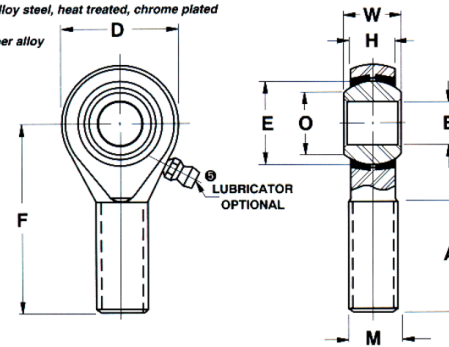

Width (B)	.6250 in
Outer Eye Diameter	.5000 in
Brand	RBC

*Ball: 52100 Alloy steel, heat treated, chrome plated*

*Inserts: Copper alloy*

COMPONENT

Rod End

Pacific International Bearing, Inc.  
33258 Central Ave, Union City, CA 94587  
1-800-228-8895, 510-512-7000,  
info@pibsales.com  
www.pibsales.com