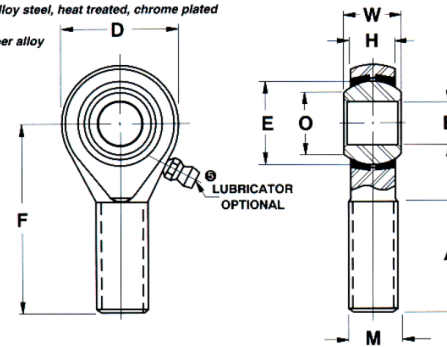

| | |
|--------------------|----------|
| Width (B) | .6250 in |
| Outer Eye Diameter | .5000 in |
| Brand | RBC |

Ball: 52100 Alloy steel, heat treated, chrome plated
Inserts: Copper alloy

COMPONENT

Rod End