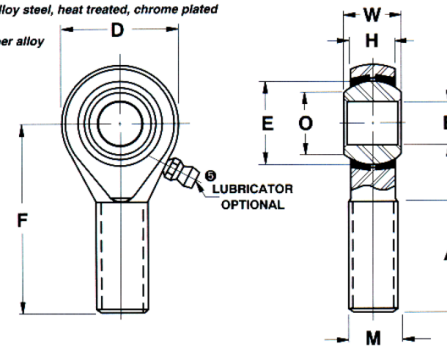

Width (B)	.5000 in
Outer Eye Diameter	.4060 in
Brand	RBC

*Ball: 52100 Alloy steel, heat treated, chrome plated*  
*Inserts: Copper alloy*

COMPONENT

Rod End

**Pacific International Bearing, Inc.**  
33258 Central Ave, Union City, CA 94587  
1-800-228-8895, 510-512-7000,  
info@pibsales.com  
www.pibsales.com