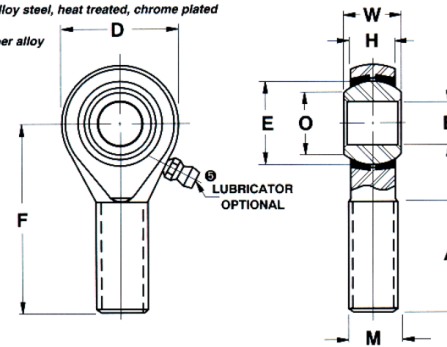

| | |
|--------------------|----------|
| Width (B) | .5620 in |
| Outer Eye Diameter | .4370 in |
| Brand | RBC |

Ball: 52100 Alloy steel, heat treated, chrome plated
Inserts: Copper alloy

COMPONENT

Rod End