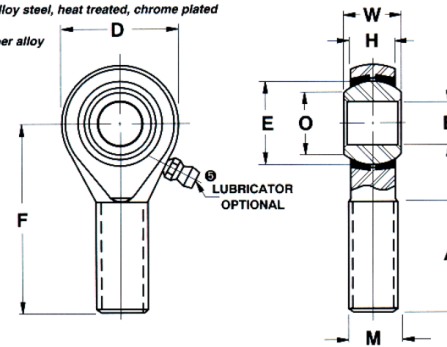

Width (B)	.5620 in
Outer Eye Diameter	.4370 in
Brand	RBC

*Ball: 52100 Alloy steel, heat treated, chrome plated*  
*Inserts: Copper alloy*

COMPONENT

Rod End

**Pacific International Bearing, Inc.**  
33258 Central Ave, Union City, CA 94587  
1-800-228-8895, 510-512-7000,  
info@pibsales.com  
www.pibsales.com

**AREL720N**  
**RBC**

UNIT

INCH

SHEET