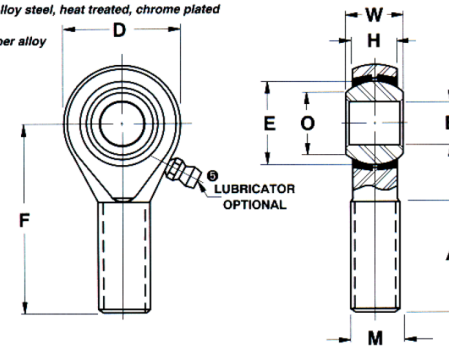

Width (B)	.6250 in
Outer Eye Diameter	.5000 in
Brand	RBC

*Ball: 52100 Alloy steel, heat treated, chrome plated*

*Inserts: Copper alloy*

COMPONENT

Rod End

**Pacific International Bearing, Inc.**  
33258 Central Ave, Union City, CA 94587  
1-800-228-8895, 510-512-7000,  
info@pibsales.com  
www.pibsales.com