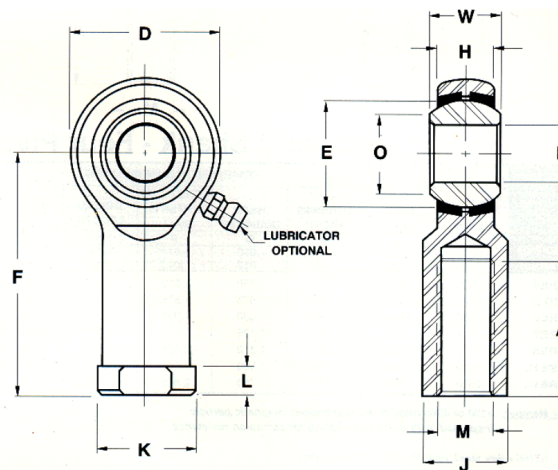

Width (B)	.3750 in
Outer Eye Diameter	.2810 in
Total Length (L2)	1.6870 in
Brand	RBC

COMPONENT

Inch Series Rod End

Pacific International Bearing, Inc.
 33258 Central Ave, Union City, CA 94587
 1-800-228-8895, 510-512-7000,
 info@pibsales.com
 www.pibsales.com

**TR4
RBC**

UNIT

INCH

SHEET