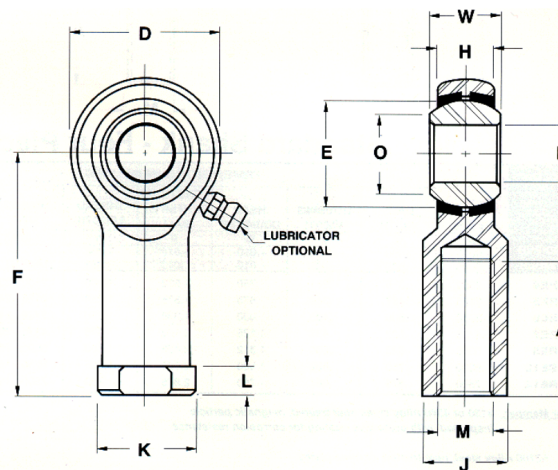

Width (B)	.3750 in
Outer Eye Diameter	.2810 in
Total Length (L2)	1.6870 in
Brand	RBC

COMPONENT

Inch Series Rod End

Pacific International Bearing, Inc.  
33258 Central Ave, Union City, CA 94587  
1-800-228-8895, 510-512-7000,  
info@pibsales.com  
www.pibsales.com